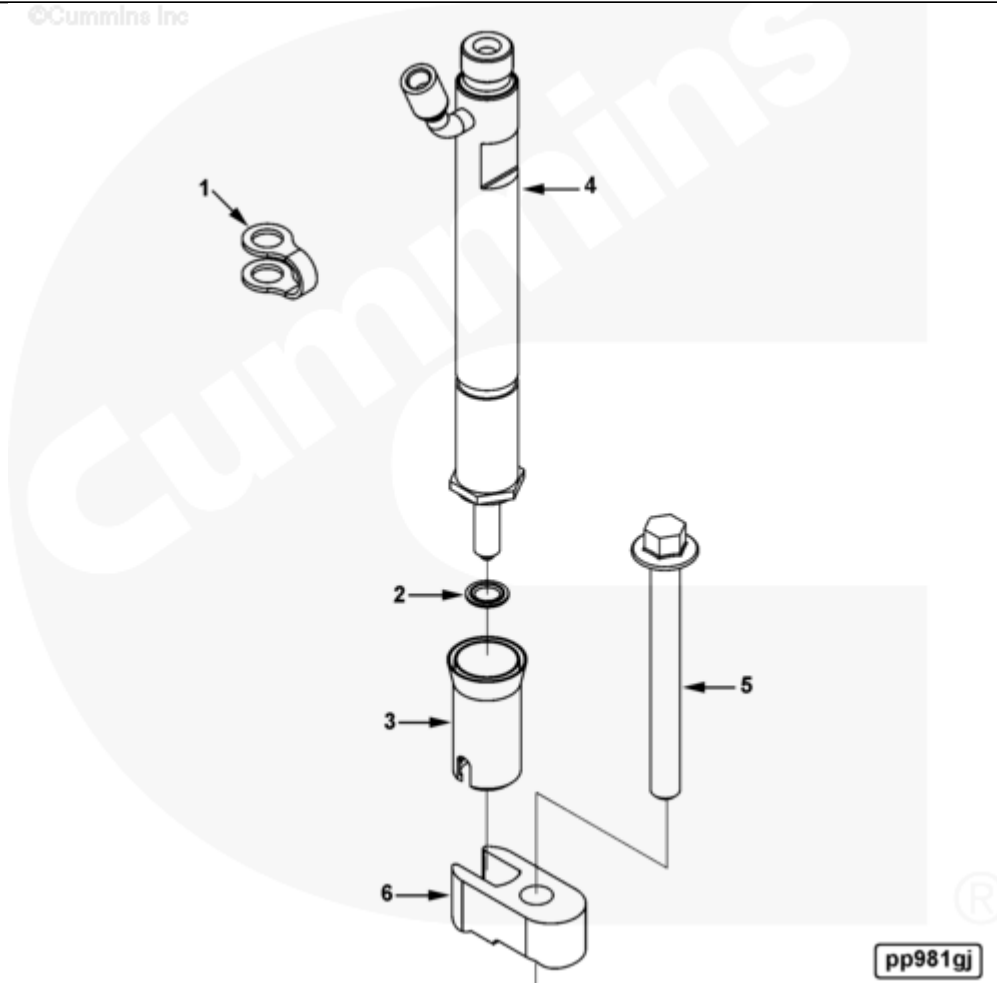

Parts Catalog - Option Detail

Electronic Parts Catalog - Option Detail				
Option	Group	Graphic	Film Card	Date
PP2960-01	06.01	pp981gj	Z	07-FEB-01
Engines	6C8.3, C GAS PLUS CM556, G8.3, G8.3 CM558, GTA8.3 CM558, ISC CM2150, ISC CM554, ISC CM850, ISC8.3 CM2250, ISC8.3 G CM2180 C101, ISL CM2150, ISL CM554, ISL CM850, ISL G CM2180, ISL8.9 CM2150 L110, ISL8.9 CM2880 L112, ISL9 CM2150 SN, ISL9 CM2250, ISL9 CM2350 L101, ISL9 CM2350 L111, ISLE4 CM850, L GAS PLUS CM556, L8.9, L8.9 L121, L8.9G CMOH2.0 L125B, L9 CM2350 L116B, L9 CM2350 L119B, L9 CM2350 L120C, L9 CM2350 L123B, L9.3 L105, L9.5 L117, L9N CM2380 L124B, QSC8.3 CM2250, QSC8.3 CM2880 C102, QSC8.3 CM554, QSC8.3 CM850(CM2850), QSL9 CM2250, QSL9 CM2250 L115, QSL9 CM2350 L102, QSL9 CM2350 L107, QSL9 CM2350 L118, QSL9 CM2350 L122, QSL9 CM554, QSL9 CM850(CM2850), QSL9 G CM558, QSL9 M CM2250 L106, QSL9.3 CM2880 L113			

SMALL | MEDIUM | LARGE

Cart	Ref No	Part Number	Part Description	Required	Remarks
View My Cart					
		PP2960-01	Injector		

					CPL #2960
					Approved Fuel Pump Model:
					Bosch P7100 with RE Governor
		4078345	Injector	6	
	1	3903380	Banjo Connector Seal	1	6.2mm
<input type="checkbox"/>	2	3906659	Injector Seal	1	For 7mm Head
<input type="checkbox"/>	3	3909886	Injector Seal	1	
	4	4078346	Injector	1	
<input type="checkbox"/>	5	3902112	Hexagon Flange Head Cap Screw	6	M8 x 1.25 x 80
<input type="checkbox"/>	6	3910279	Injector Clamp	6	